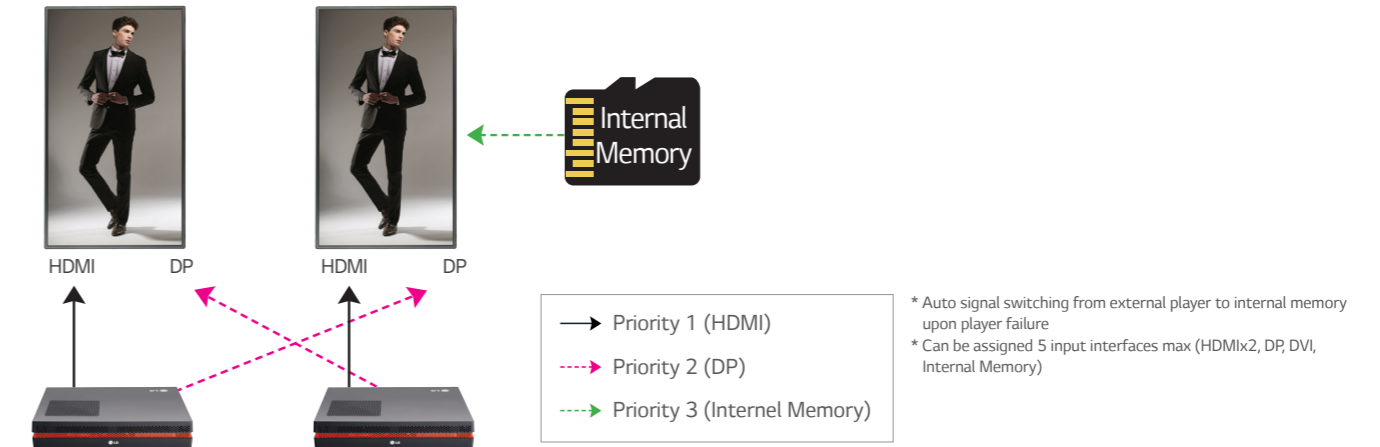

### AUTO SIGNAL SWITCHING

The enhanced failover function enables content in the internal memory to be displayed without dead spots when none of the external inputs is working. To display content without dead spots, the monitor performs the signal switching automatically.