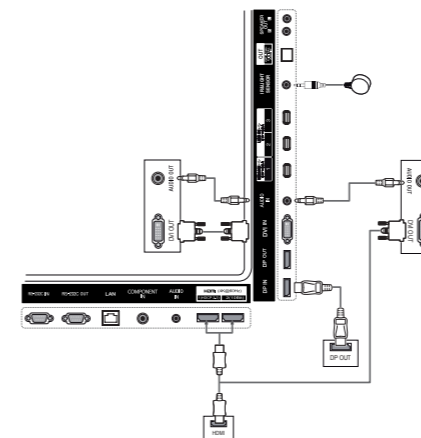

INTERFACE

Connecting to a PC